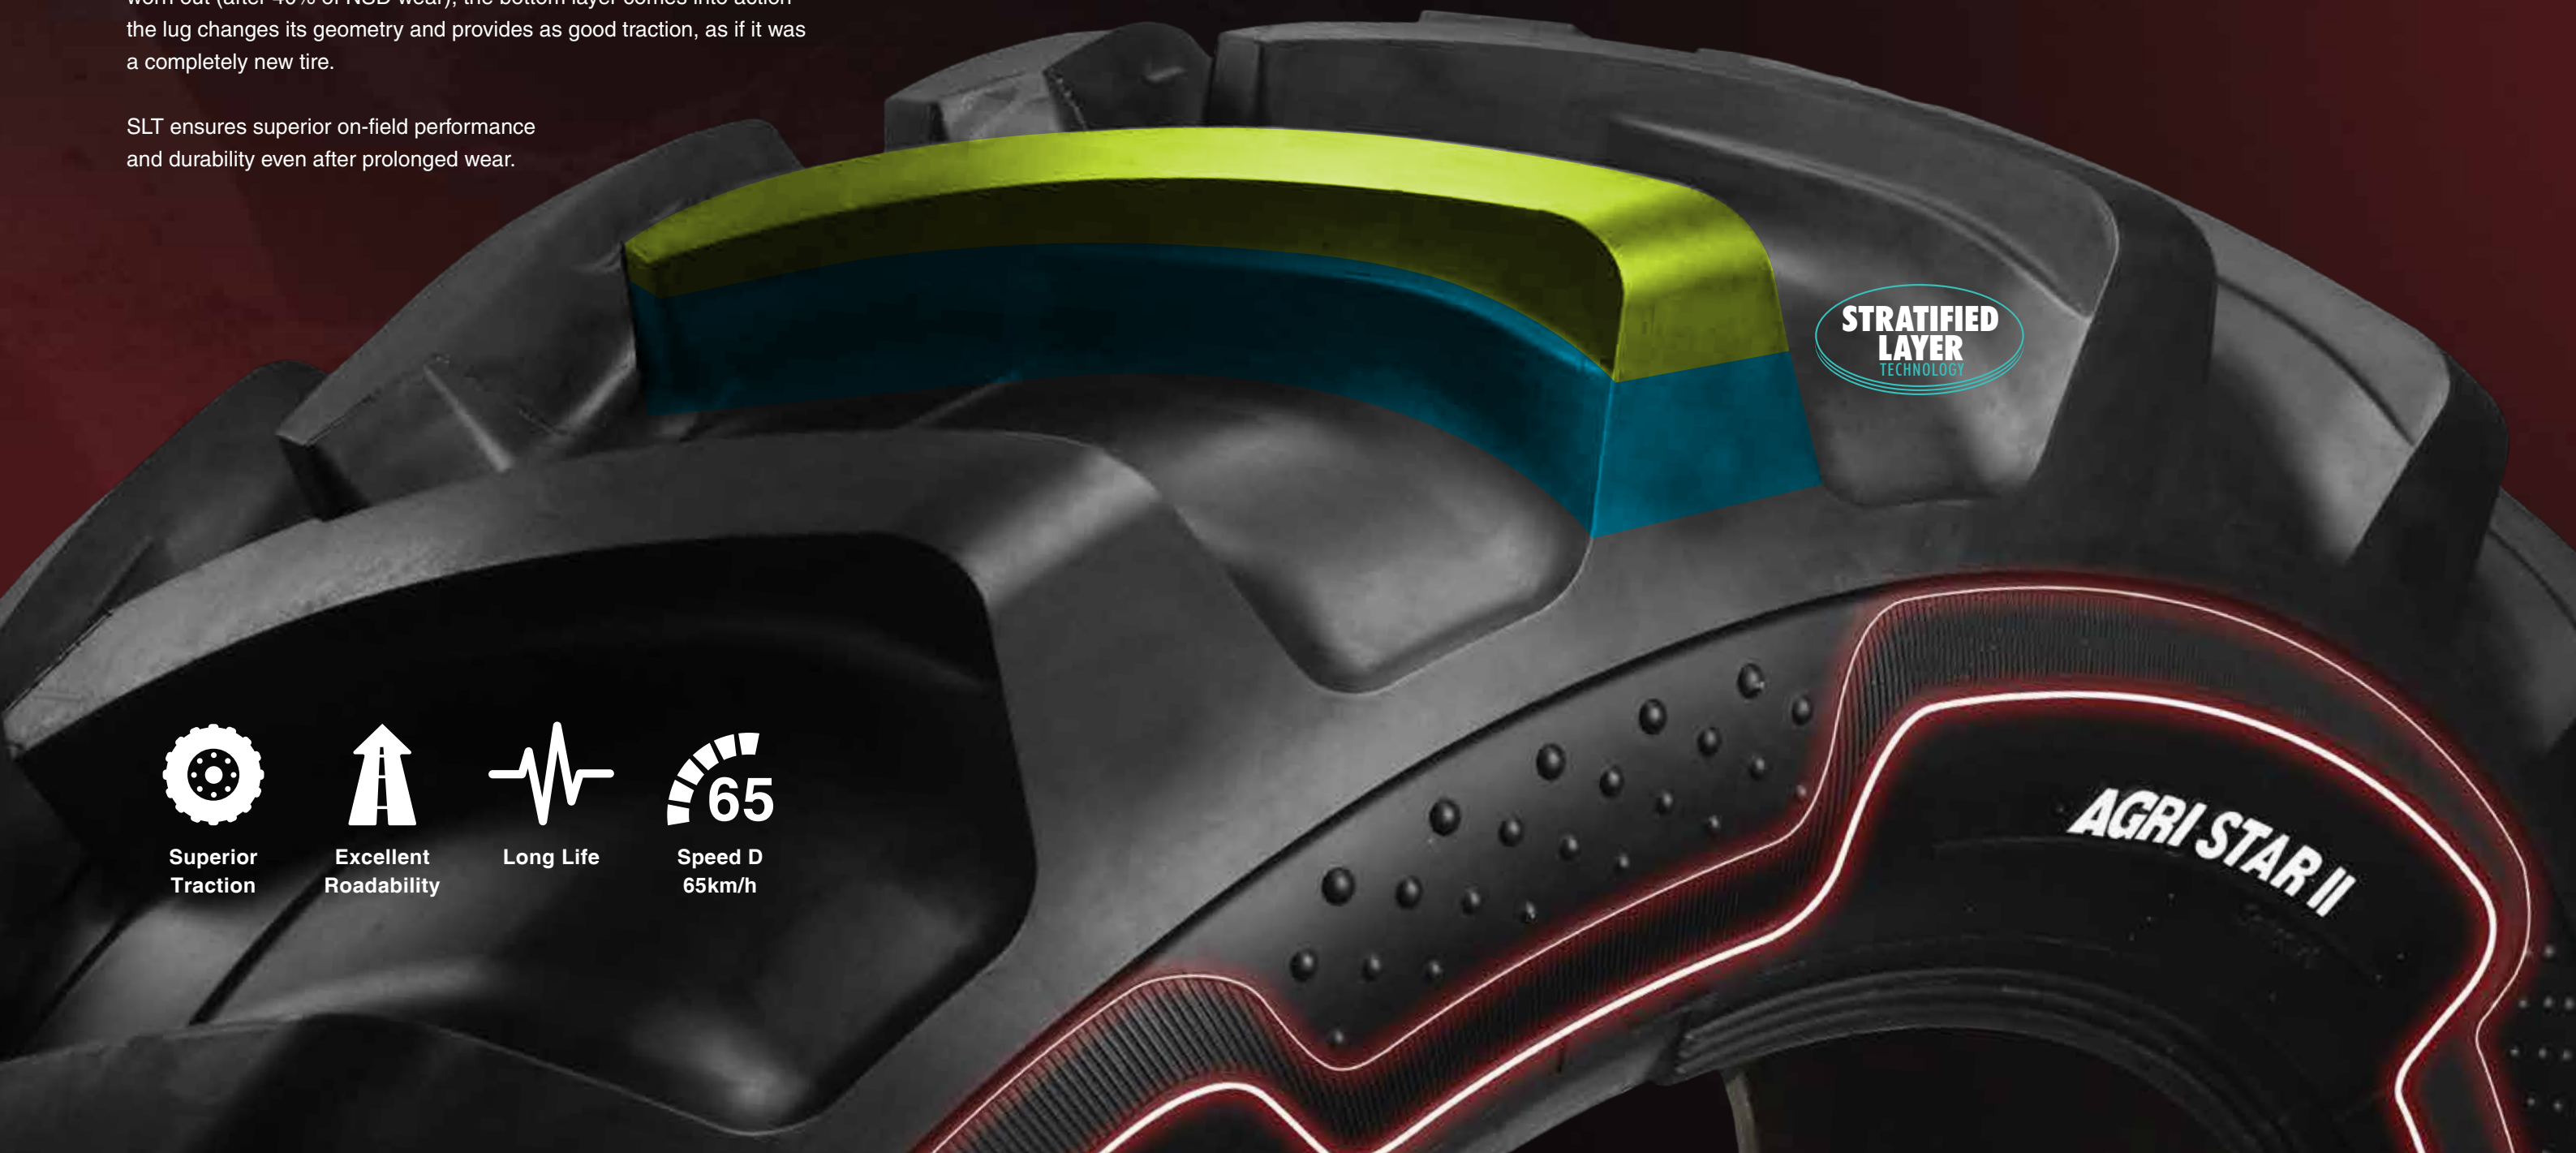

# AGRI STAR II

DESIGNED TO DRIVE YOU **FURTHER**

**AGRI STAR II** is a brand-new radial tractor tire by Alliance. As the latest tractor tire on the market, AGRI STAR II features a unique Stratified Layer Technology (SLT) to ensure superior traction even after prolonged wear.

# TWO LAYERS MANY BENEFITS

Meet Stratified Layer Technology (SLT) – a unique combination of multi-angle lugs.

Every lug consists of 2 layers with different angles: When the top layer is worn out (after 40% of NSD wear), the bottom layer comes into action – the lug changes its geometry and provides as good traction, as if it was a completely new tire.

SLT ensures superior on-field performance and durability even after prolonged wear.

# A-CLASS PERFORMANCE

- **IMPROVED ANTI-SKIDDING** as two layers with different profiles increase the in-contact area.
- **EXCELLENT SELF-CLEANING** as dual step tie-bars prevent lug shuffling and act as mud breakers.
- **ENHANCED ROADABILITY** due to overlapping central lugs.
- **LONGER LIFE-SPAN** thanks to special stubble guard and a wear-resistant compound that protects against damage.
- **OUTSTANDING STABILITY** due to a robust, polyester casing construction.
- **CROP PROTECTION** thanks to a lug angle nose design and a smooth profile to prevent crop damage.